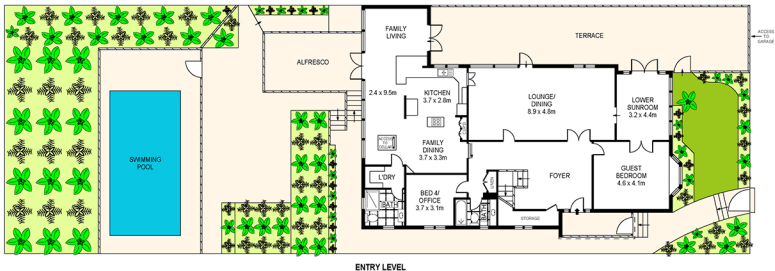

STREET LEVEL

LOWER LEVEL

LEVEL ONE

SCALE (METRES)

PLANS SHOWN ONLY INDICATIVE OF LAYOUT. DIMENSIONS ARE APPROXIMATE.
Ref. No: 67383

77 LATIMER ROAD

BELLEVUE HILL