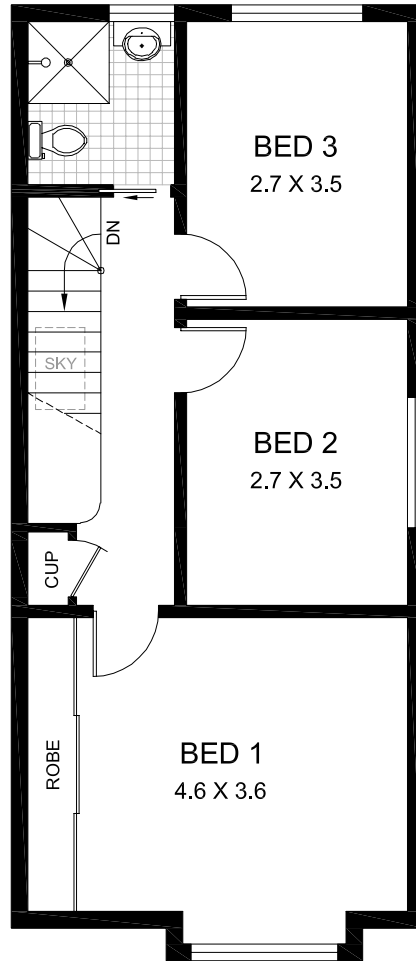

SITE PLAN

(at reduced scale)

LEVEL 2

LEVEL 1

This plan is for illustrative purposes only and dimensions are approximate. It does not constitute part of any legal document or commercial contract for the sale or lease of this property.

METRO FLOORPLANS
0418 223 433

**185 DENISON STREET
QUEENS PARK**