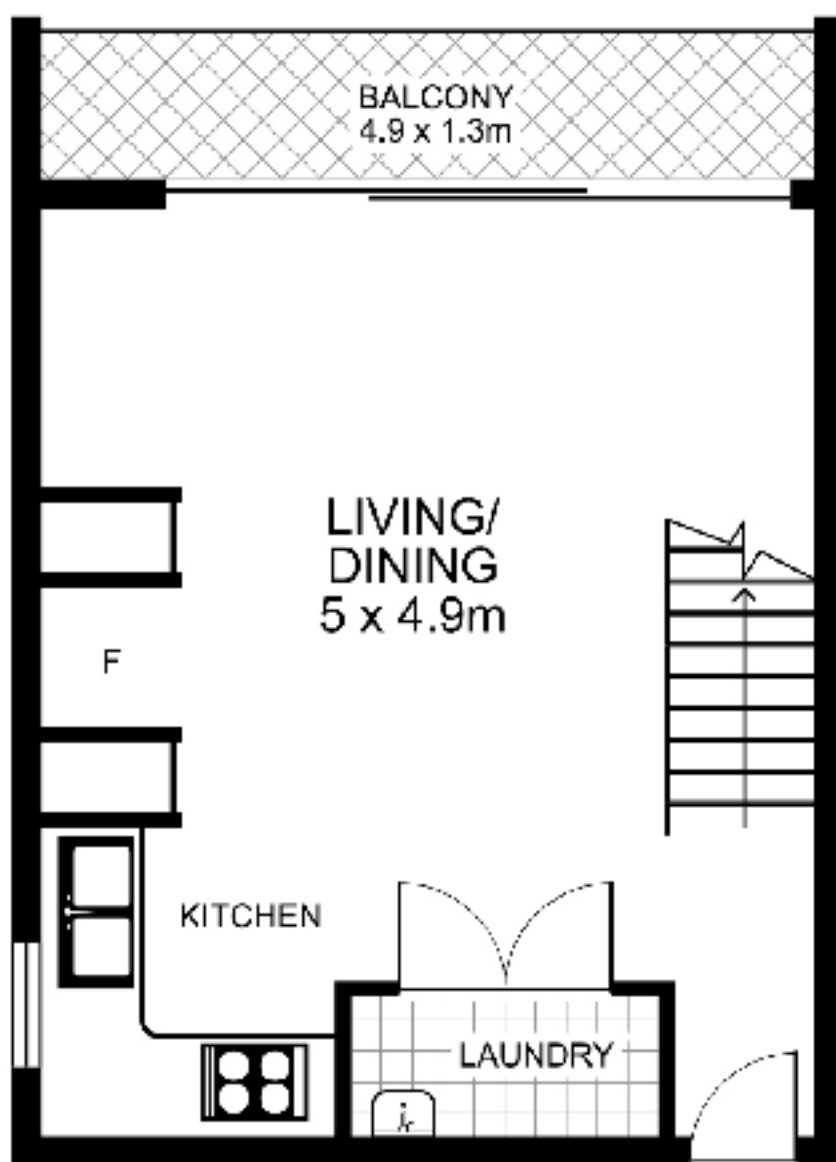

# 5/44B Bayswater Road, RUSHCUTTERS BAY

LEVEL 3

LEVEL 2

Plans by  
**surroundpix**  
room.au  
1300 30 32 40