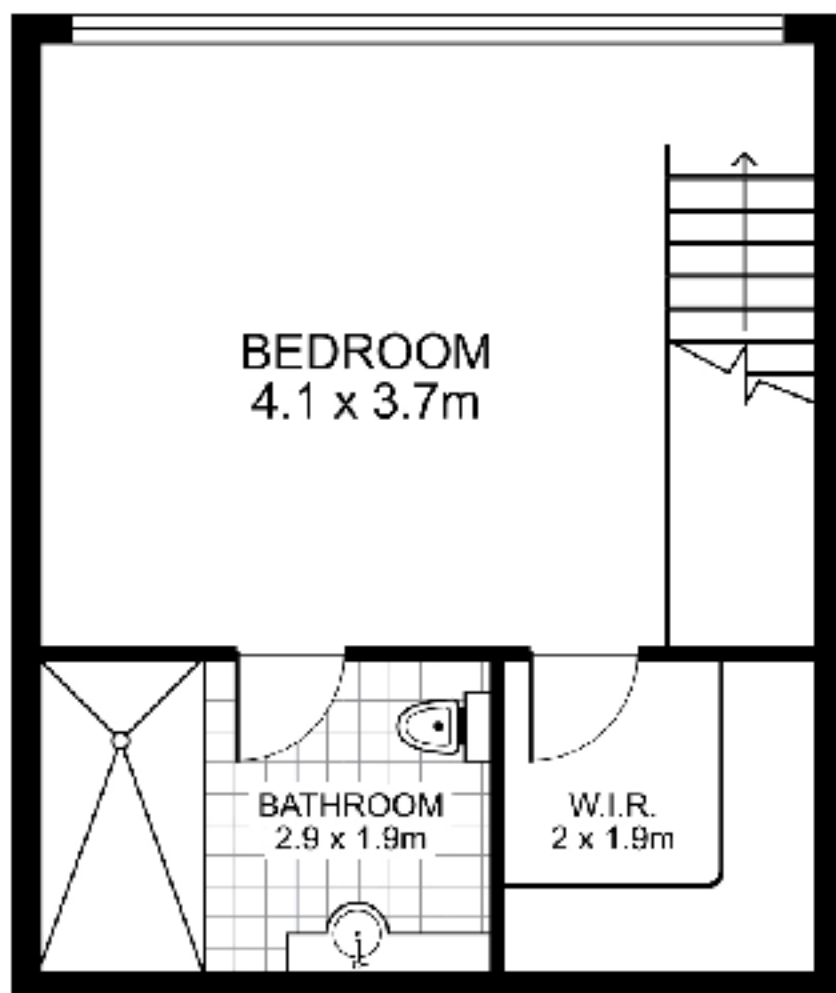

# 5/44B Bayswater Road, RUSHCUTTERS BAY

LEVEL 3

LEVEL 2

Plans by  
**surroundpix**  
room.au  
1300 30 32 40