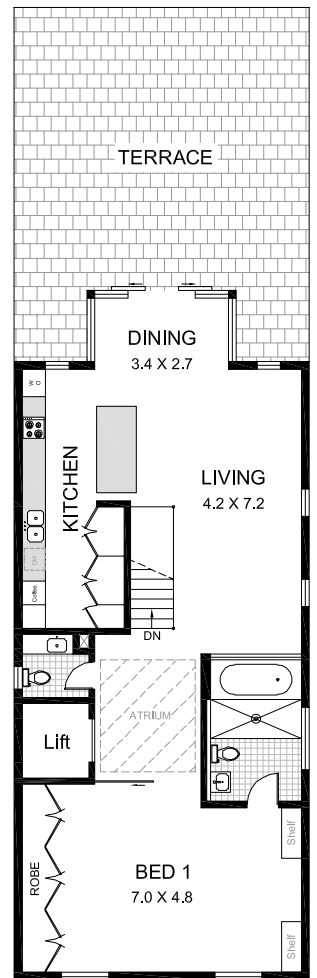

LOWER

ENTRY

UPPER

This plan is for illustrative purposes only and dimensions are approximate. It does not constitute part of any legal document or commercial contract for the sale or lease of this property.

METRO FLOORPLANS
0418 223 433

64 FLETCHER STREET
BONDI BEACH