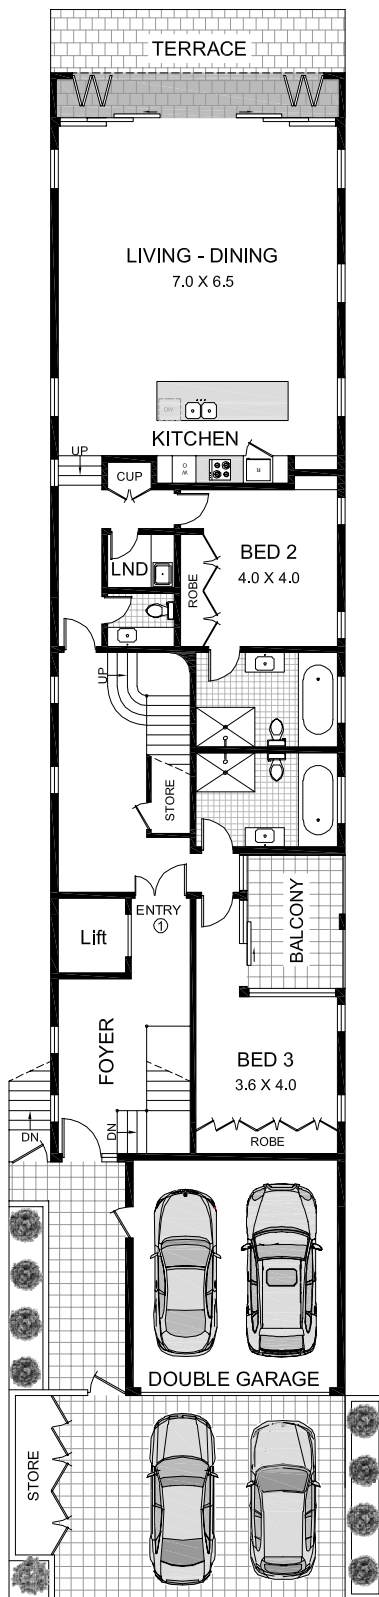

LOWER

ENTRY

UPPER

This plan is for illustrative purposes only and dimensions are approximate. It does not constitute part of any legal document or commercial contract for the sale or lease of this property.

METRO FLOORPLANS
0418 223 433

64 FLETCHER STREET
BONDI BEACH